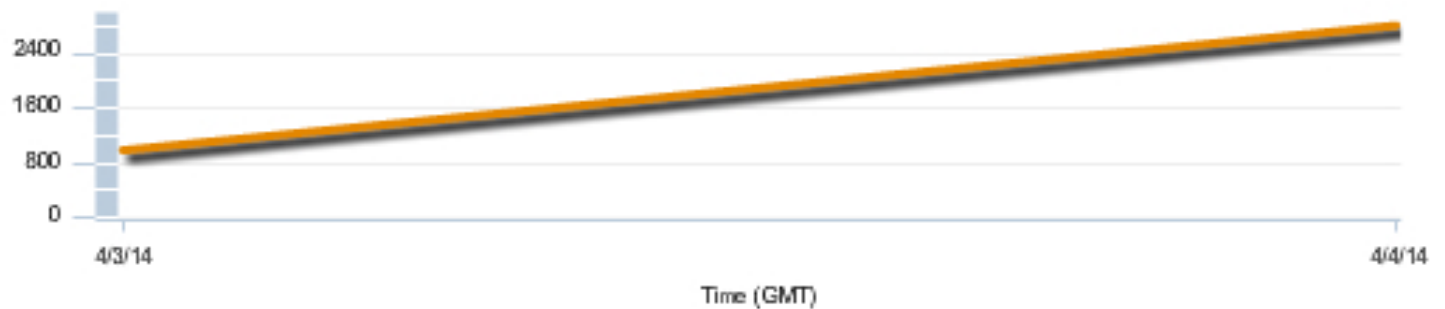

Daily streams