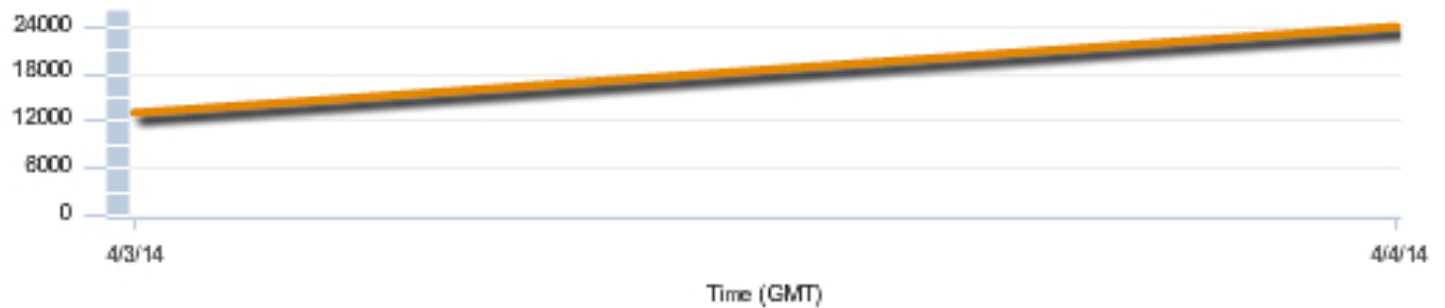

eventosutpl

Thu Apr 3 2014 - Fri Apr 4 2014

AUDIENCE

Daily viewers minutes